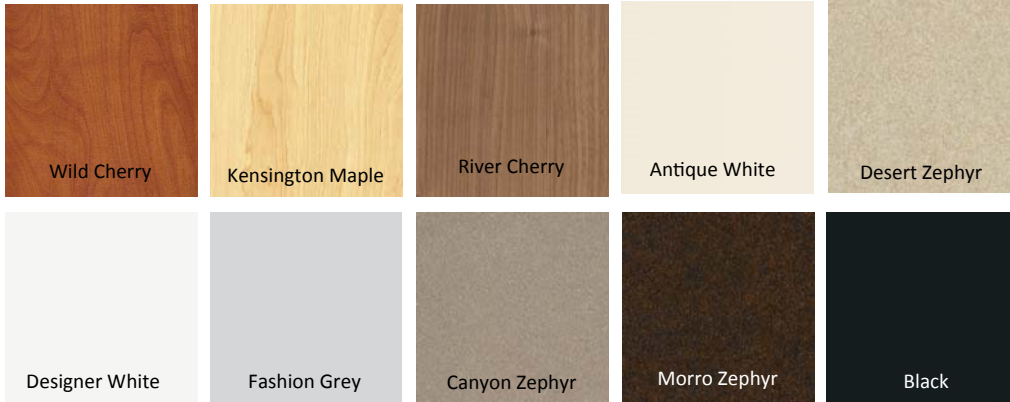

LAMINATES

Wild Cherry 7054-60
 Kensington Maple 10776-60
 River Cherry 7937-38
 Antique White 1572-60
 Desert Zephyr 4841-60
 Designer White D354-60
 Fashion Grey D381-60
 Canyon Zephyr 4842-60
 Morro Zephyr 4846-60
 Black 1595-60

PAINTS

SC Milk
 SC Warm White
 SC Driftwood
 SC Fieldstone
 HM Medium Tone
 SC Grey Value 1
 SC Solar Black
 SC Black

FABRICS

Burch On Demand collections
 (all colors of the patterns below)

Century	Columbus
Dayton	Midway
Traction	Unison
Alliance	Coalition
Unison	Collaborate
Axis	Hinge
Cusp	Tier